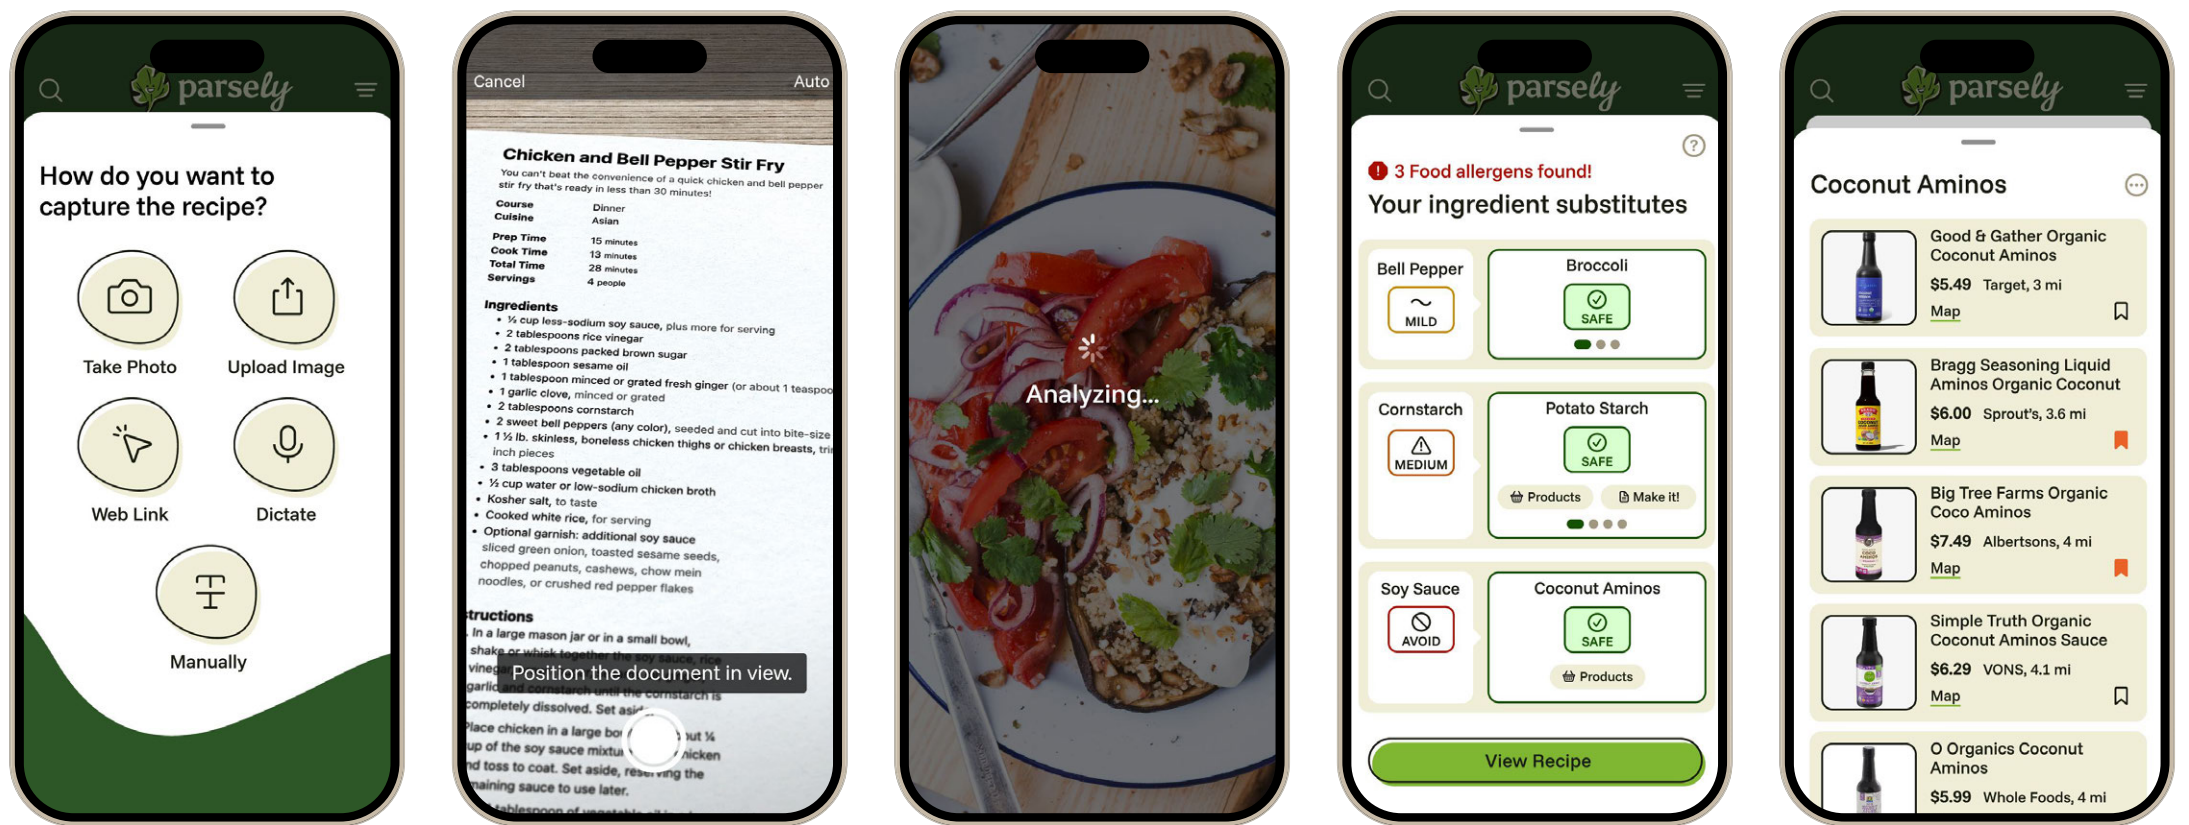

How it Works

Onboarding

Capture Recipe

Save Recipe