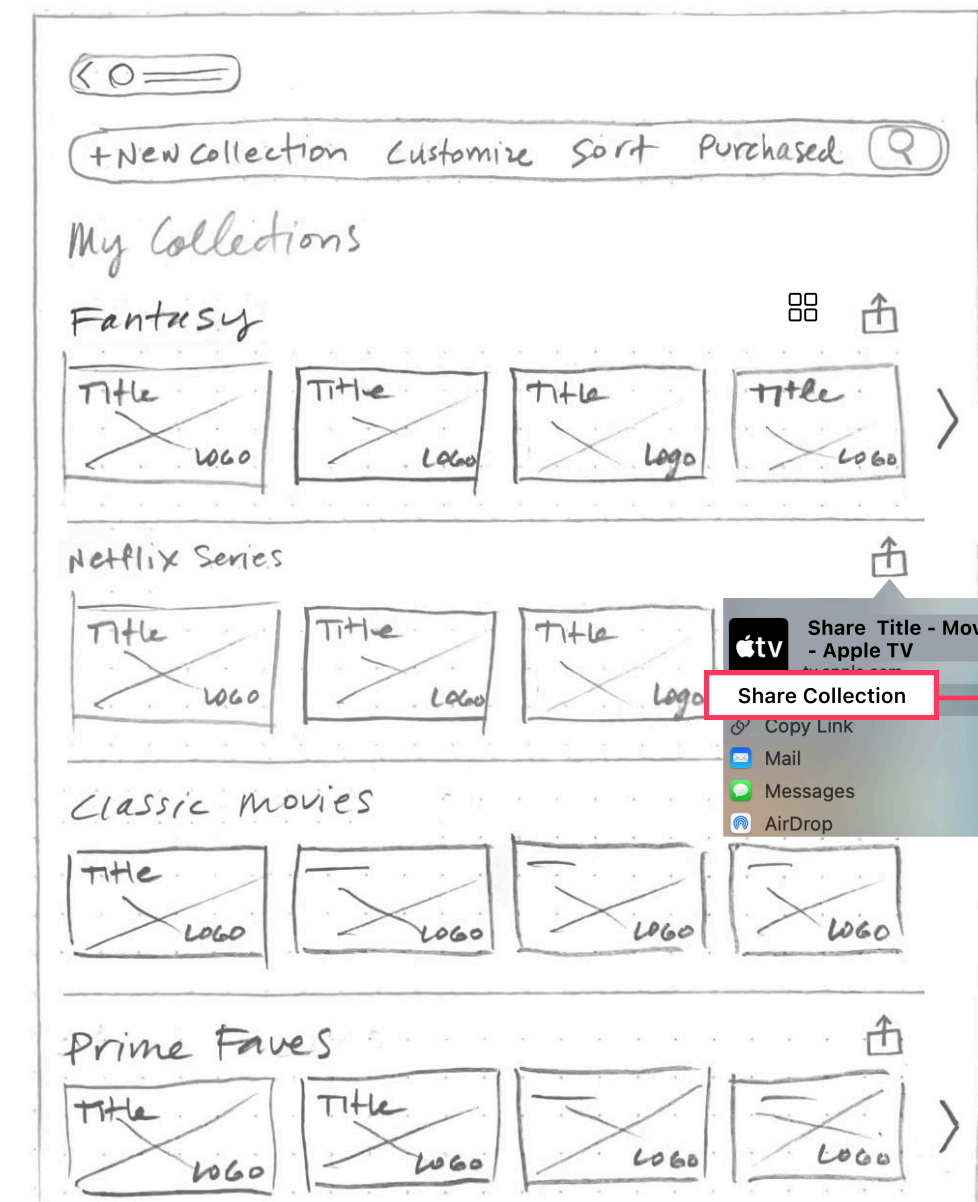

Create a new collection

Apple TV Hub Main

Movie Detail

Create Collection

Collection Detail

Share and sort collection

My Collections

Collection Shared Invite