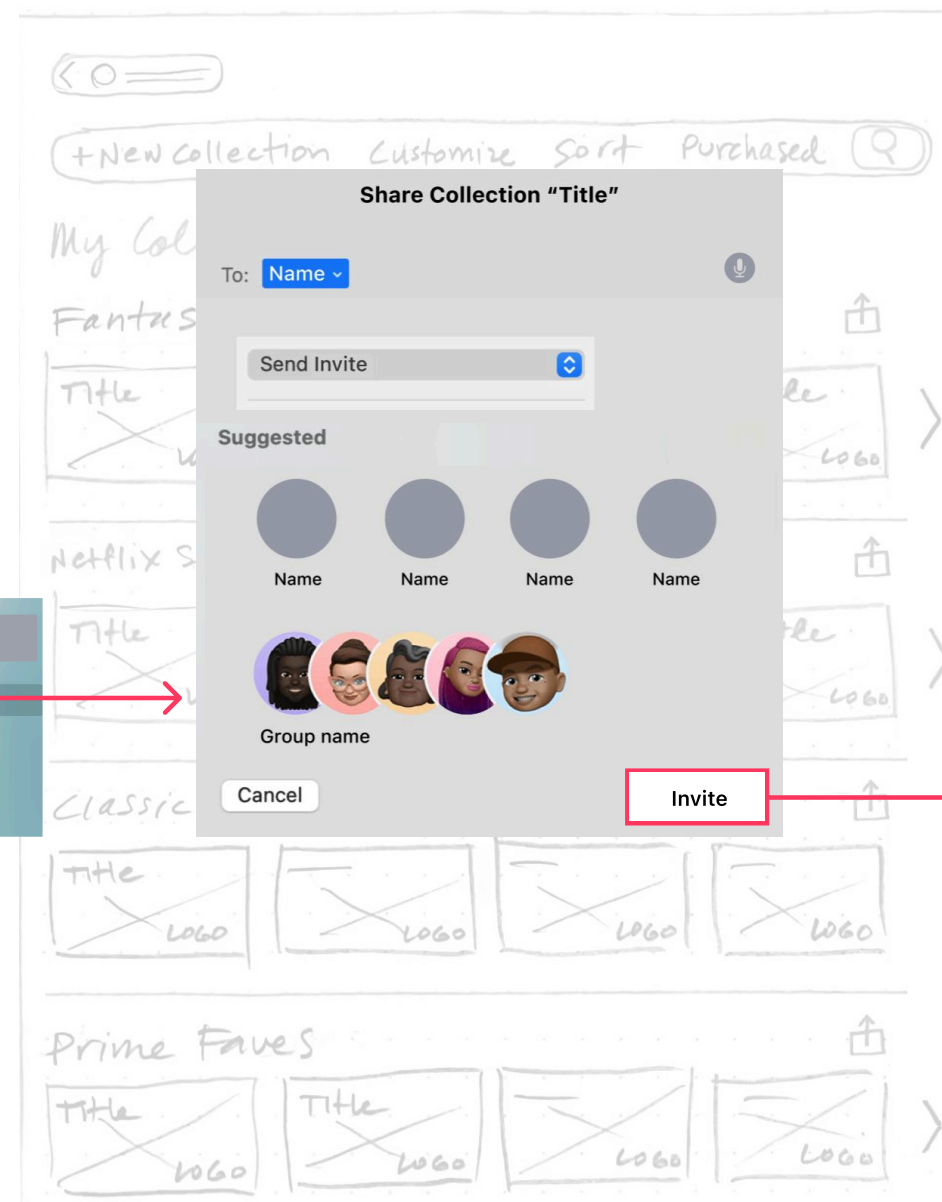

Create a new collection

Apple TV Hub Main

Movie Detail

Create Collection

Collection Detail

Share and sort collection

My Collections

Collection Shared Invite

Collection Shared

My Collections - Sort