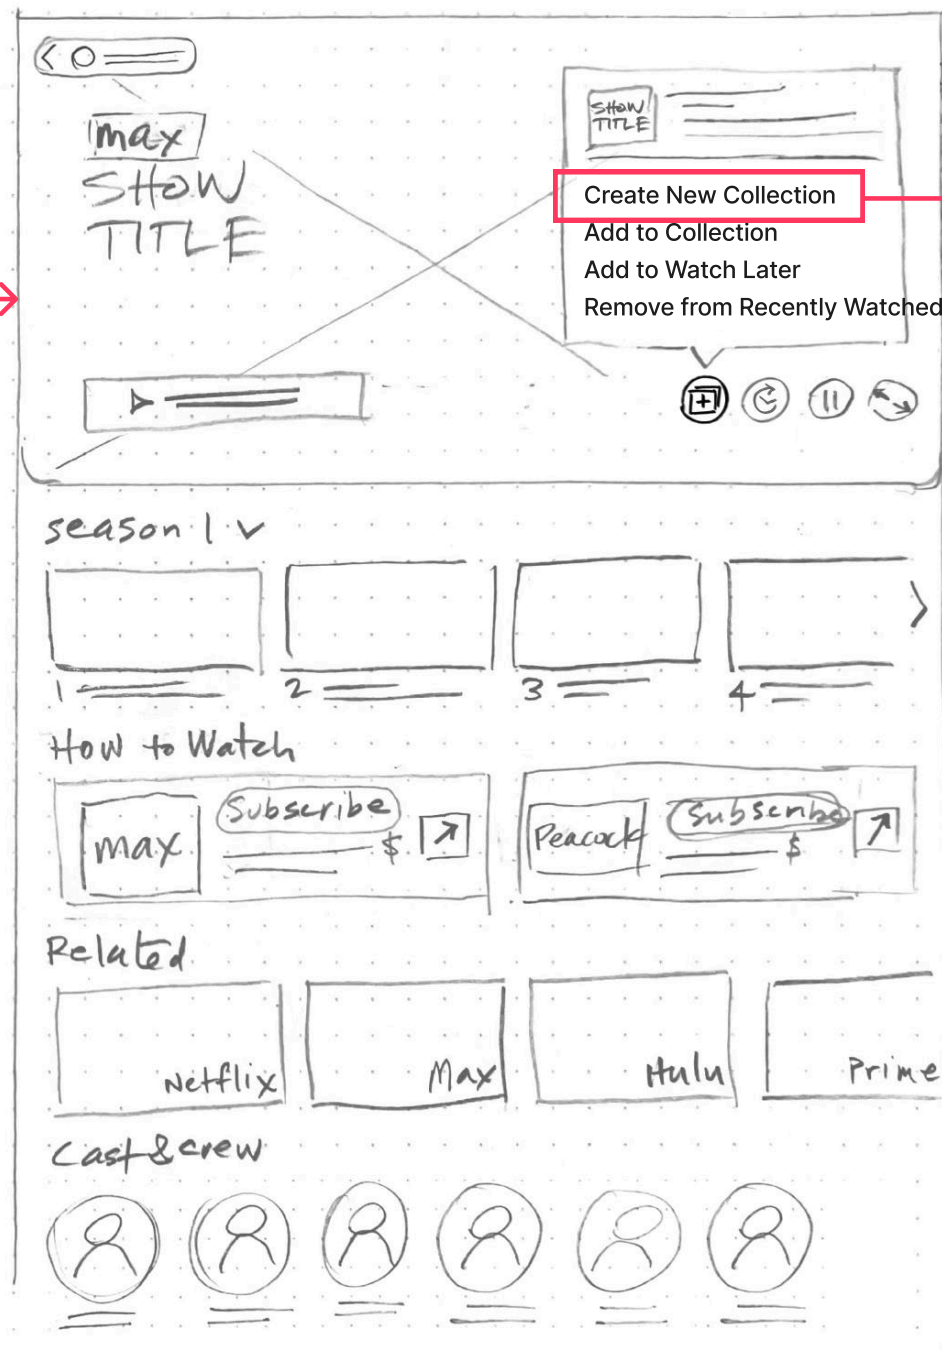

Create a new collection

Apple TV Hub Main

Movie Detail

Create Collection

Collection Detail

Share and sort collection

My Collections

Collection Shared Invite