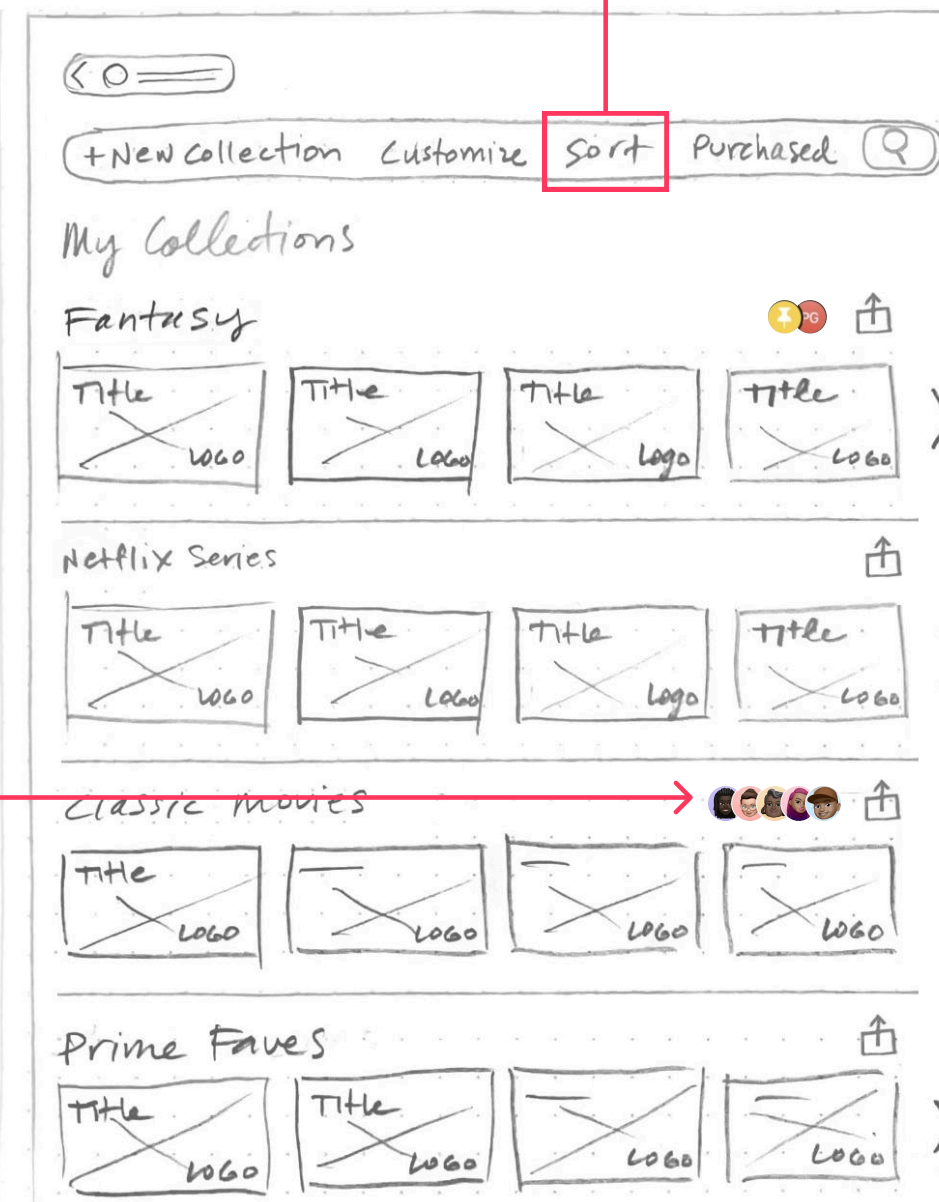

Create a new collection

Apple TV Hub Main

Movie Detail

Create Collection

Collection Detail

Share and sort collection

My Collections

Collection Shared Invite

Collection Shared

My Collections - Sort