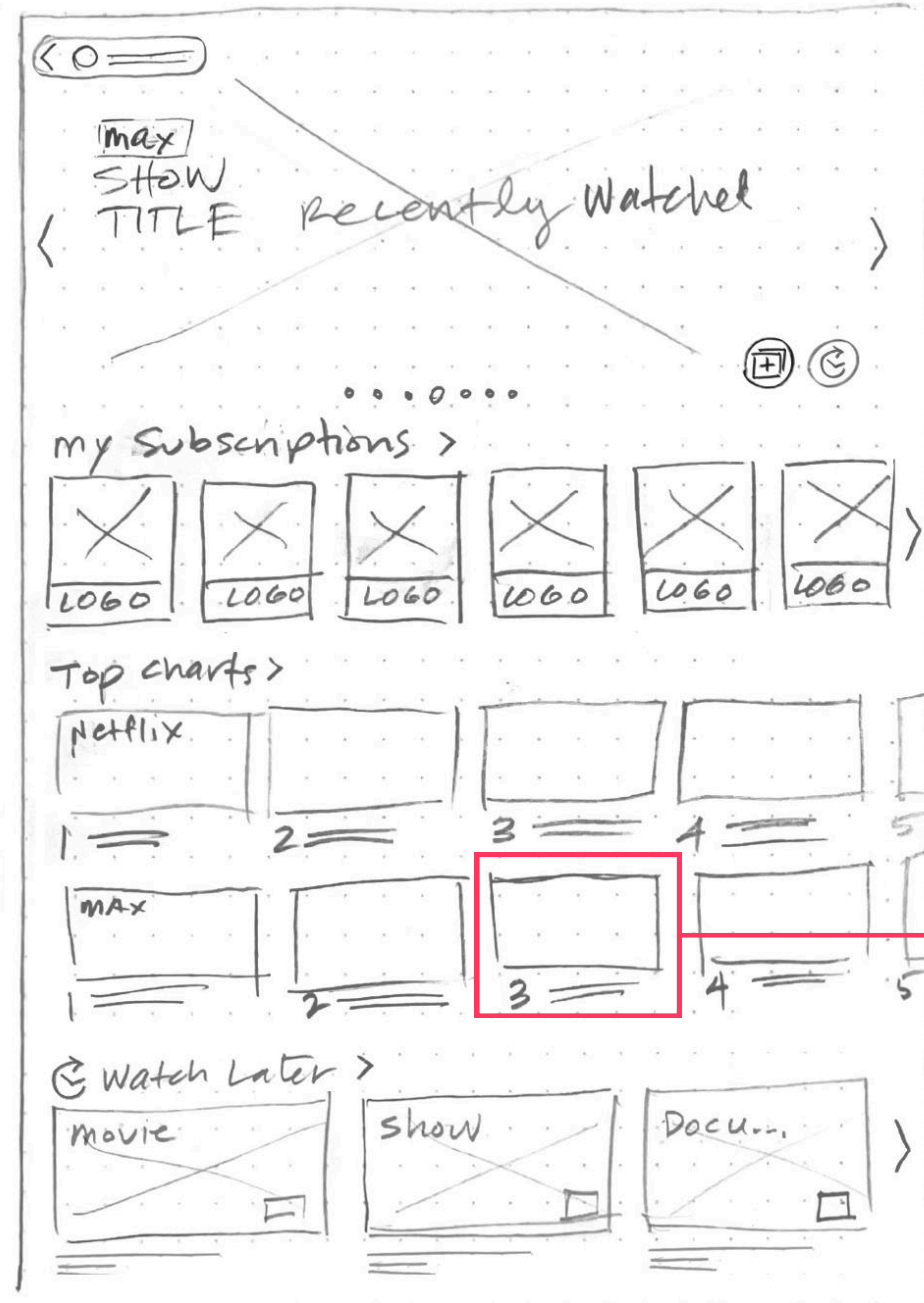

Create a new collection

Apple TV Hub Main

Movie Detail

Create Collection

Collection Detail

Share and sort collection

My Collections

Collection Shared Invite