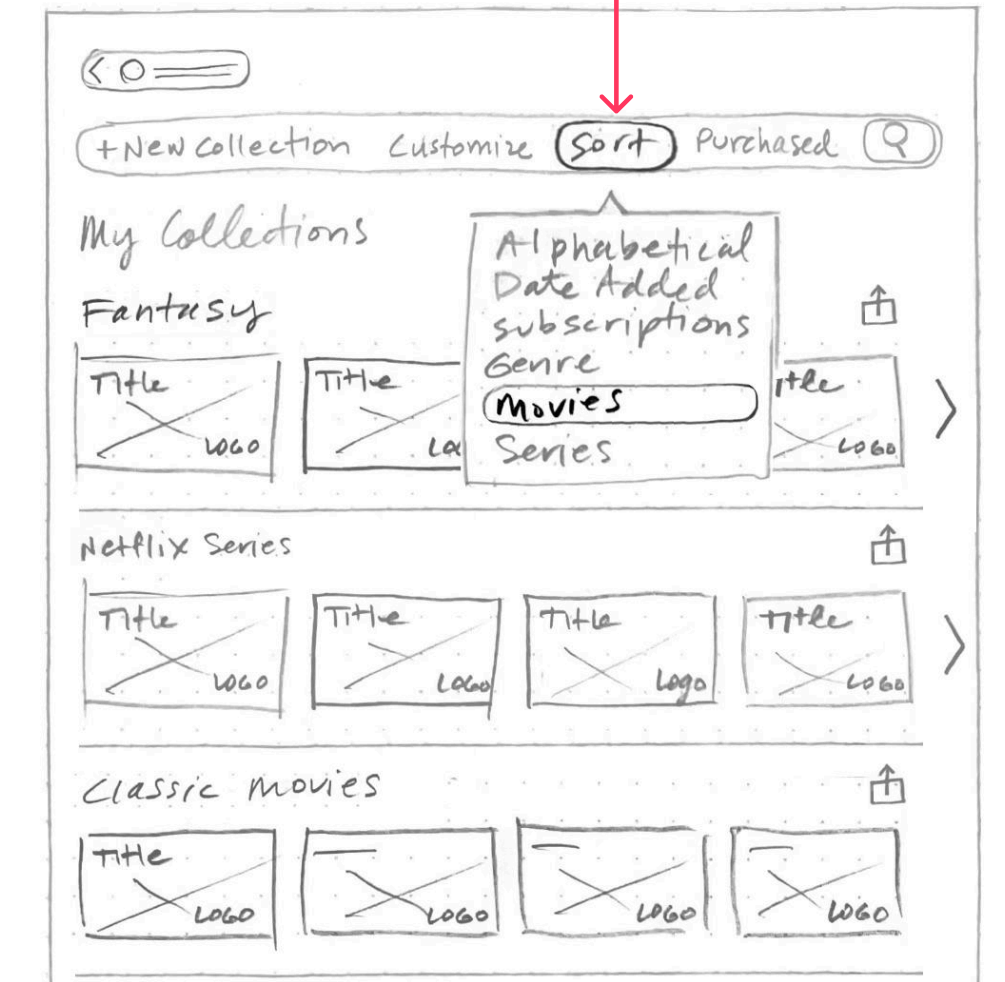

My Collections - Sort